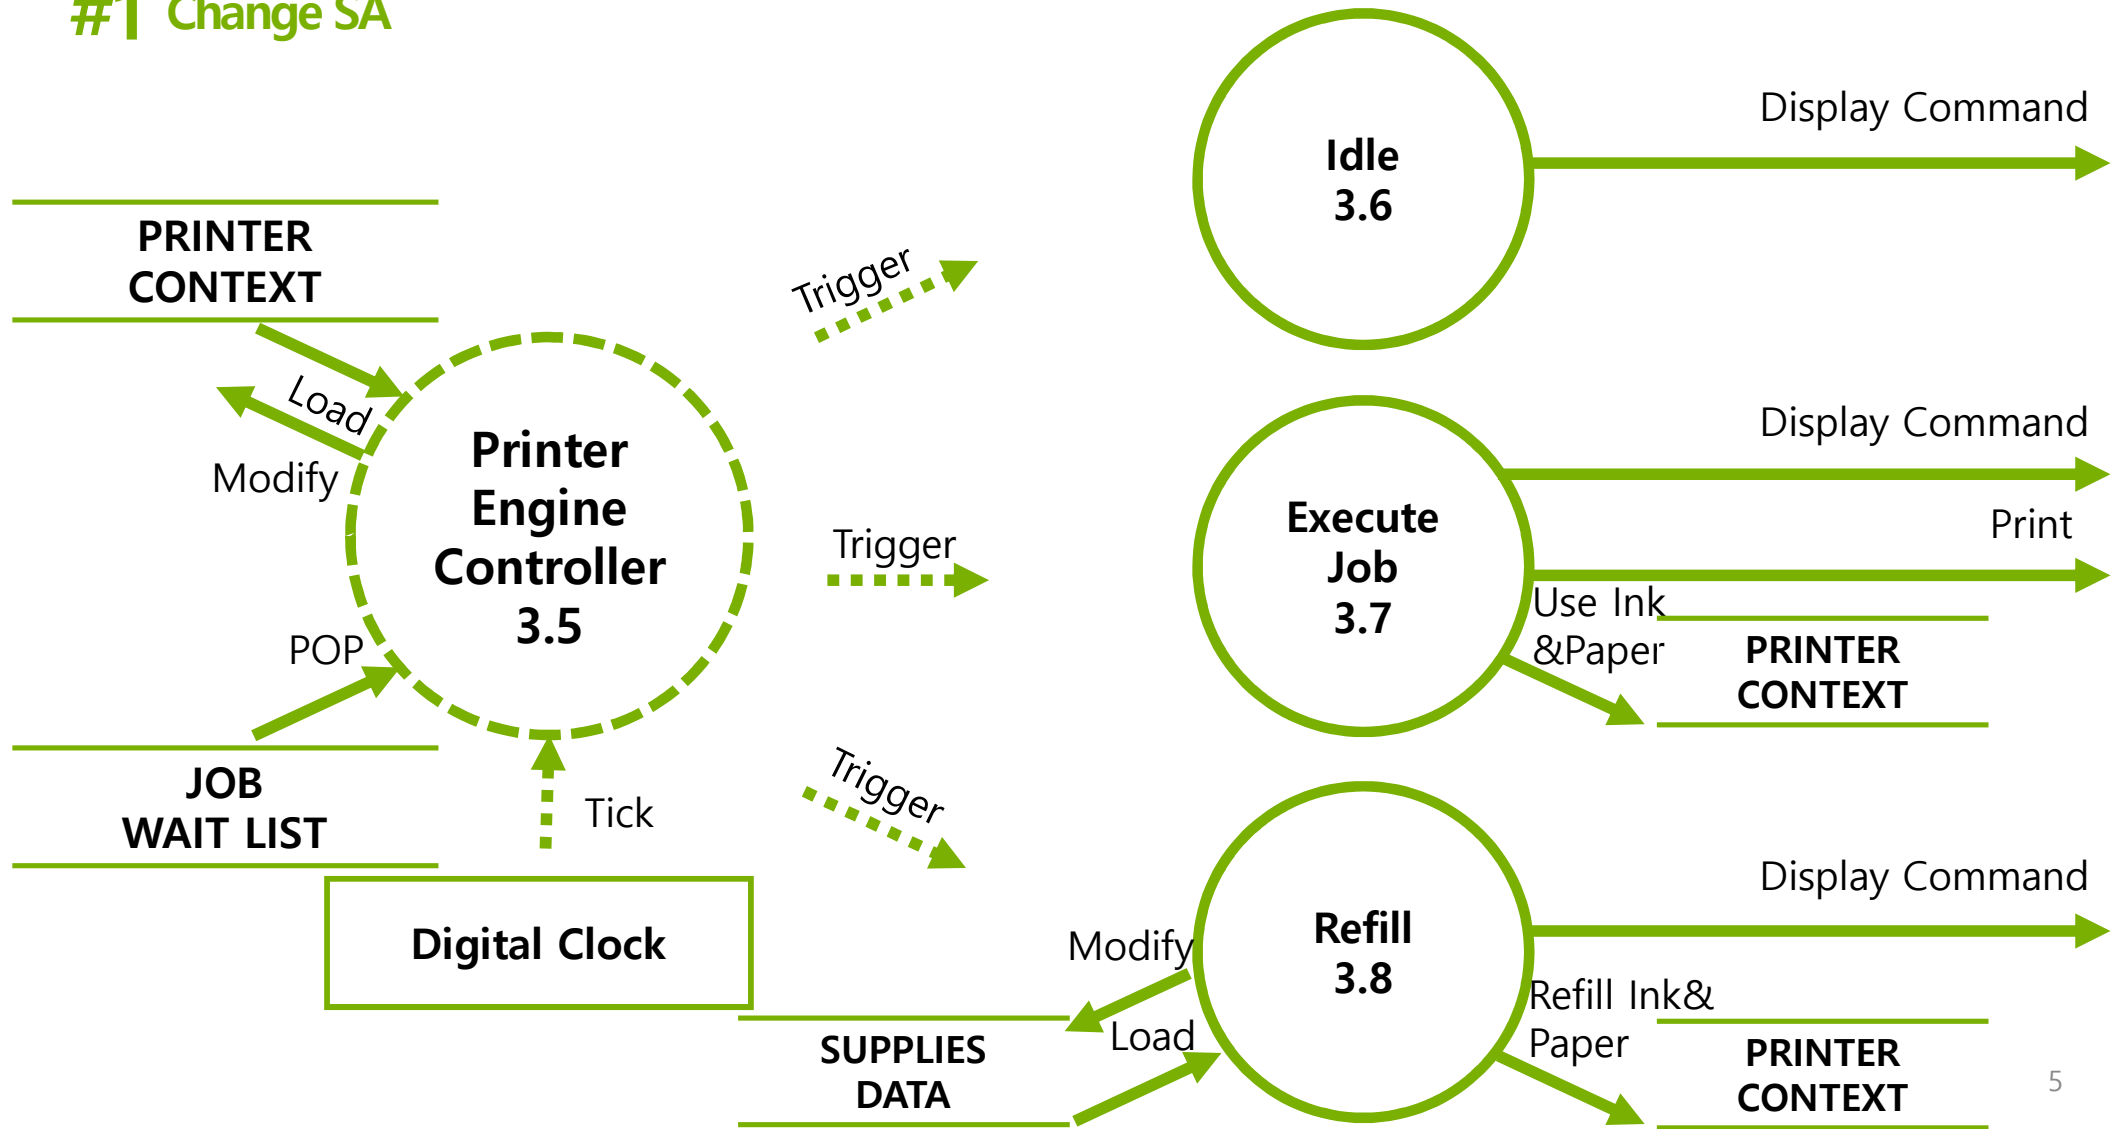

소프트웨어공학개론 [T1]

Network Printer System Structured Design Specification

201011375 하지용
201211823 유치영
201213220 허인석
201214262 라가영

목차

#1 Change SA

#2 Printer System Analysis

#3 Structured Design(Basic)

#4 Structured Design(Advansed)

#1 Change SA

#1 Change SA

#1 Change SA

#1 Change SA

#2 Printer System Analysis

#2 Printer System Analysis

#2 Printer System Analysis (Cont.)

#2 Printer System Analysis (Cont.)