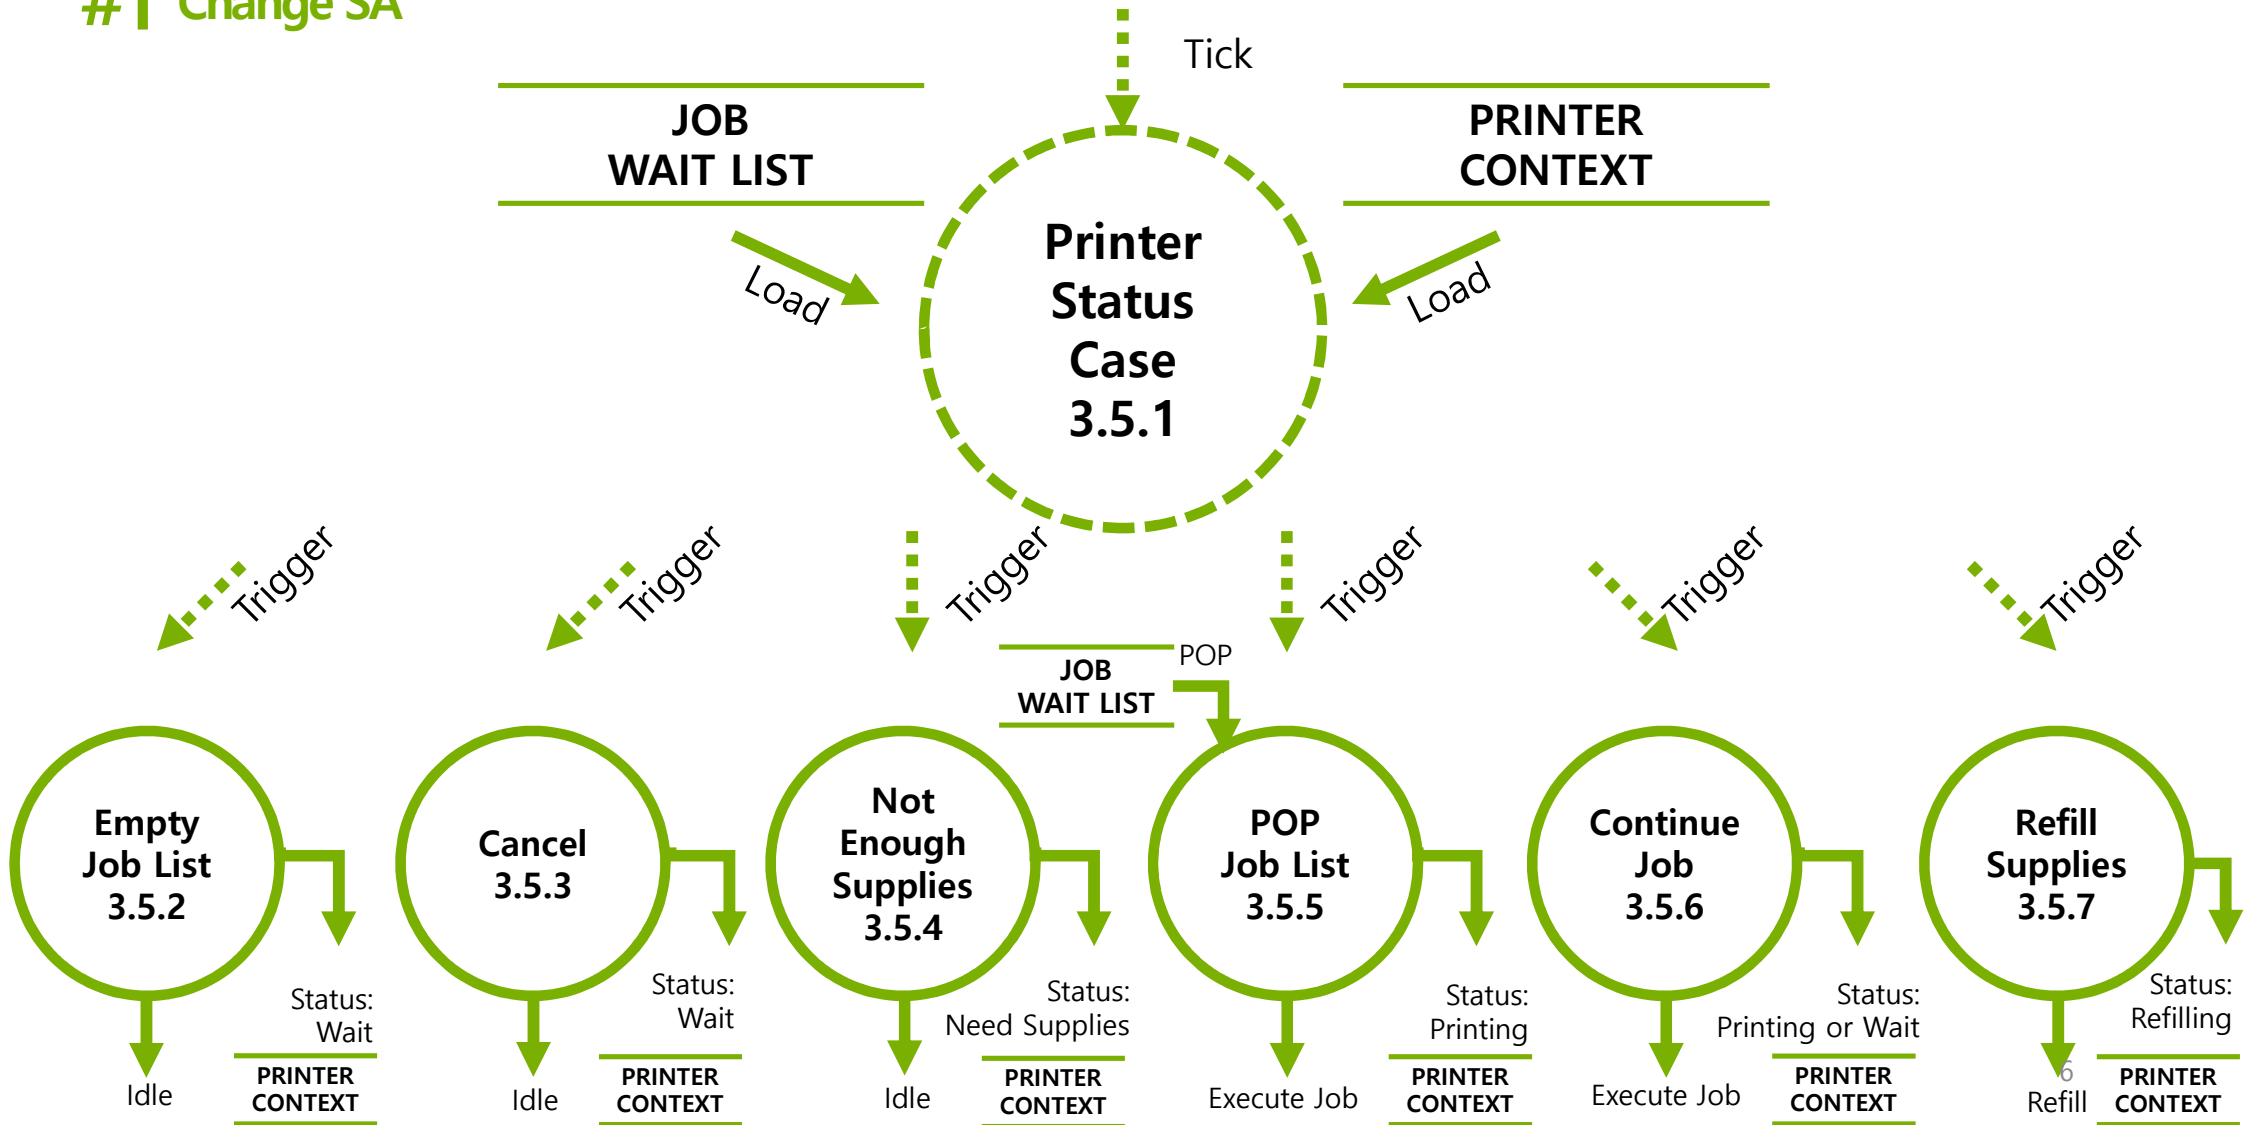

소프트웨어공학개론 [T1]

Network Printer System Structured Design Specification

201011375 하지용
201211823 유치영
201213220 허인석
201214262 라가영

목차

#1 Change SA

#2 Printer System Analysis

#3 Structured Design(Basic)

#4 Structured Design(Advansed)

#1 Change SA

#1 Change SA

#1 Change SA

#1 Change SA

#2 Printer System Analysis

#2 Printer System Analysis

#2 Printer System Analysis (Cont.)

#2 Printer System Analysis (Cont.)