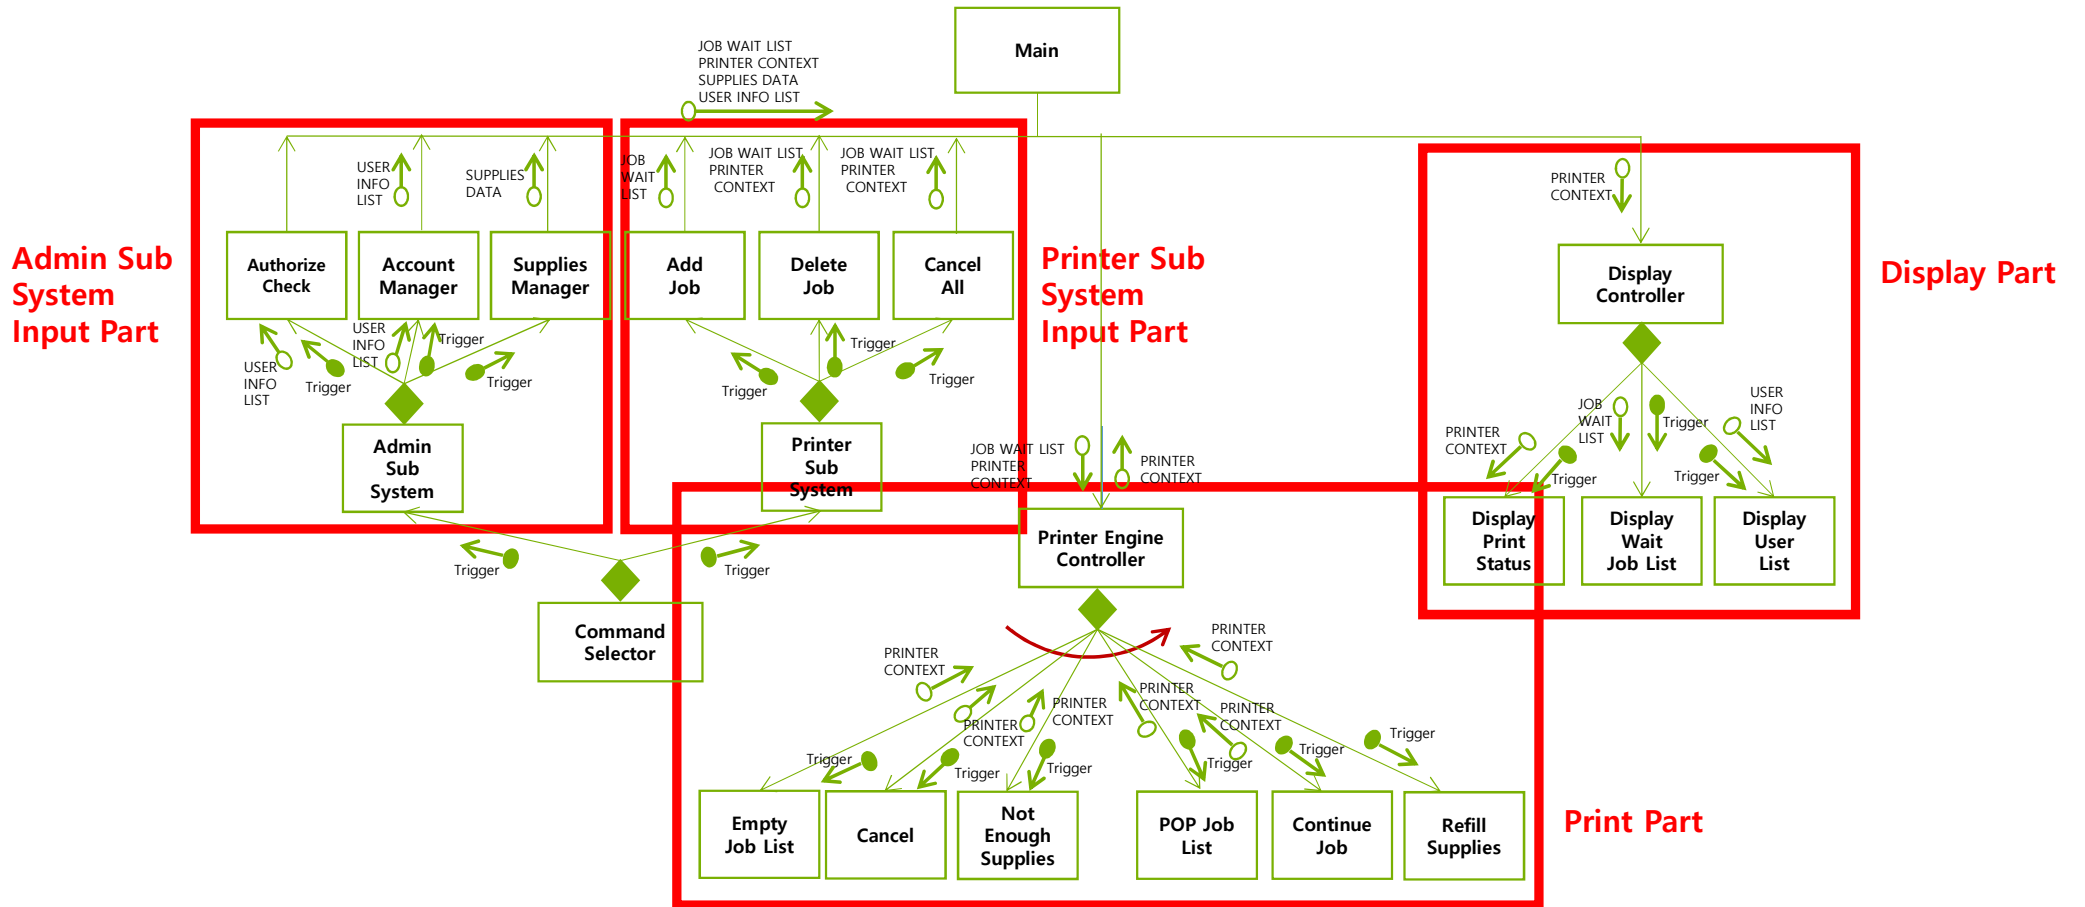

소프트웨어공학개론 [T1]

Network Printer System Structured Design Specification

201011375 하지용
201211823 유치영
201213220 허인석
201214262 라가영

목차

#1 Change SA

#2 Printer System Analysis

#3 Structured Design(Basic)

#4 Structured Design(Advansed)

#1 Change SA

#1 Change SA

#1 Change SA

#1 Change SA

#2 Printer System Analysis

#2 Printer System Analysis

#2 Printer System Analysis (Cont.)

#2 Printer System Analysis (Cont.)

#3 Structured Design(Basic)

#3 Structured Design(Basic)

#4 Structured Design(Advanced)

#4 Structured Design(Advanced) (Cont.)

“감사합니다.”